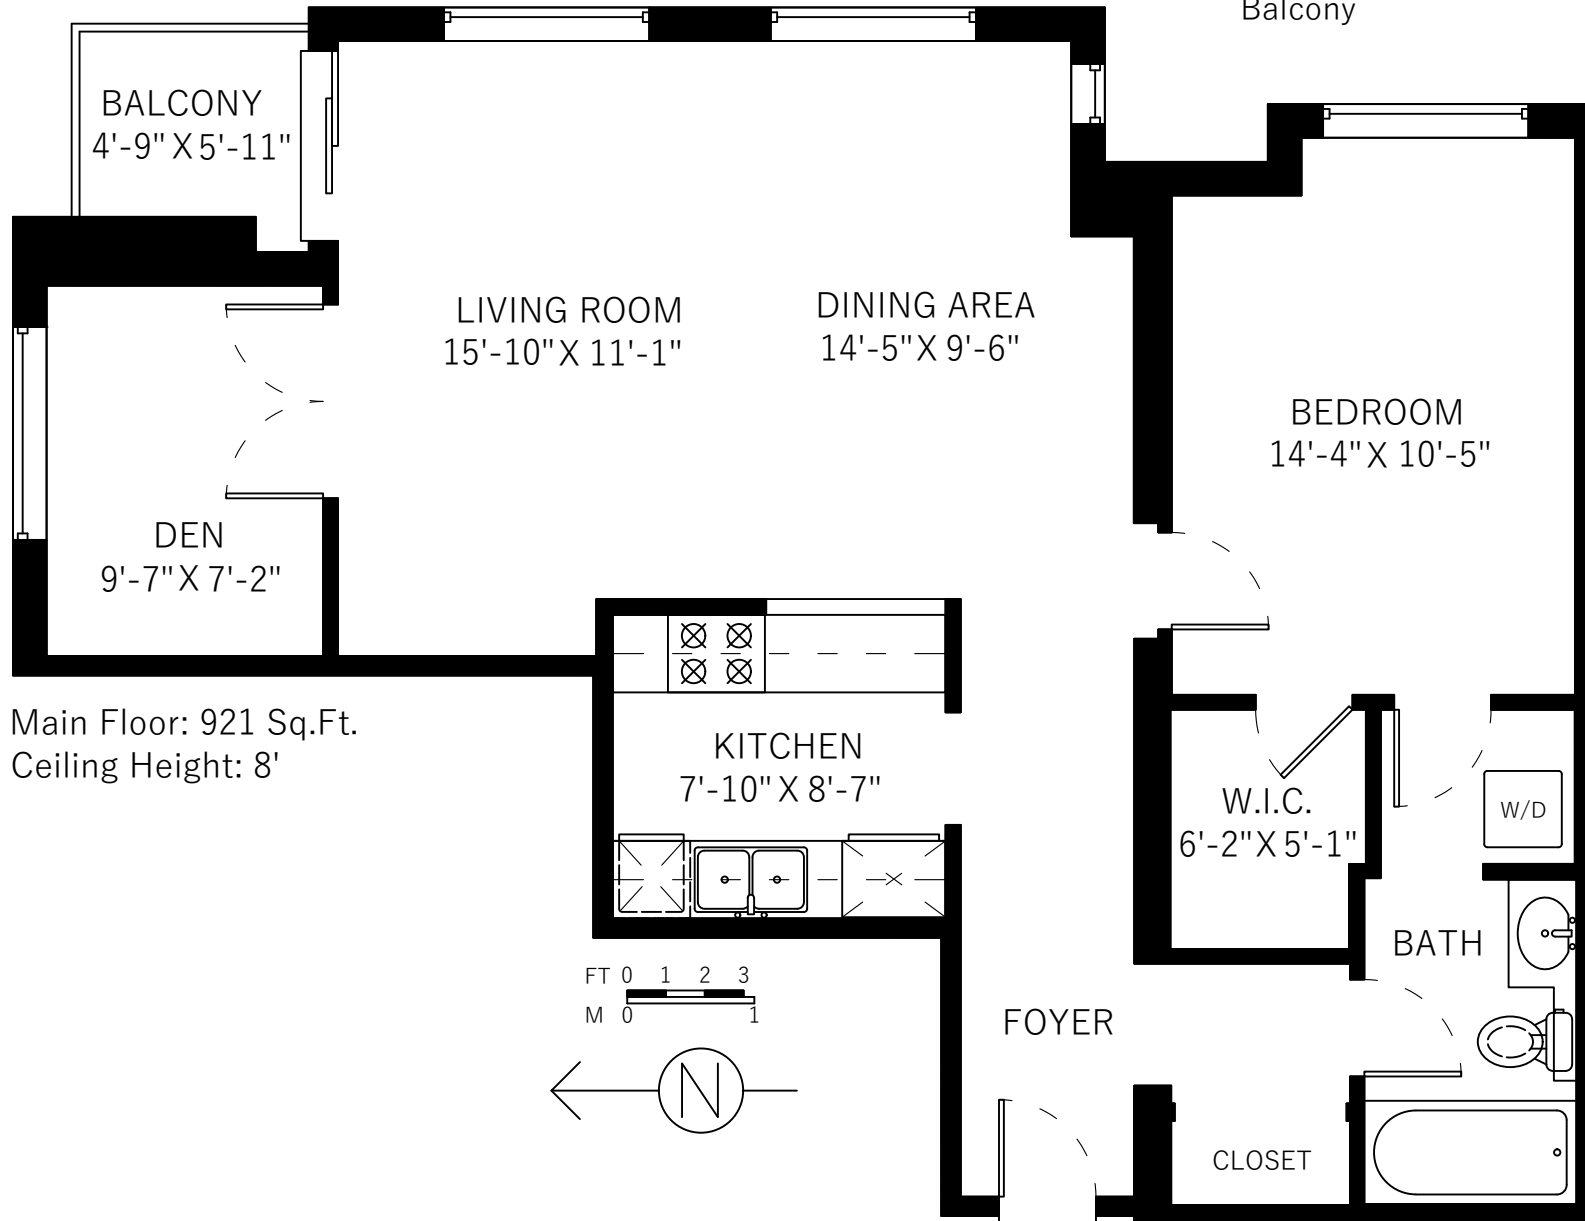

Main Floor 921 SQ.FT.
 Balcony 32 SQ.FT.

Main Floor: 921 Sq.Ft.
 Ceiling Height: 8'