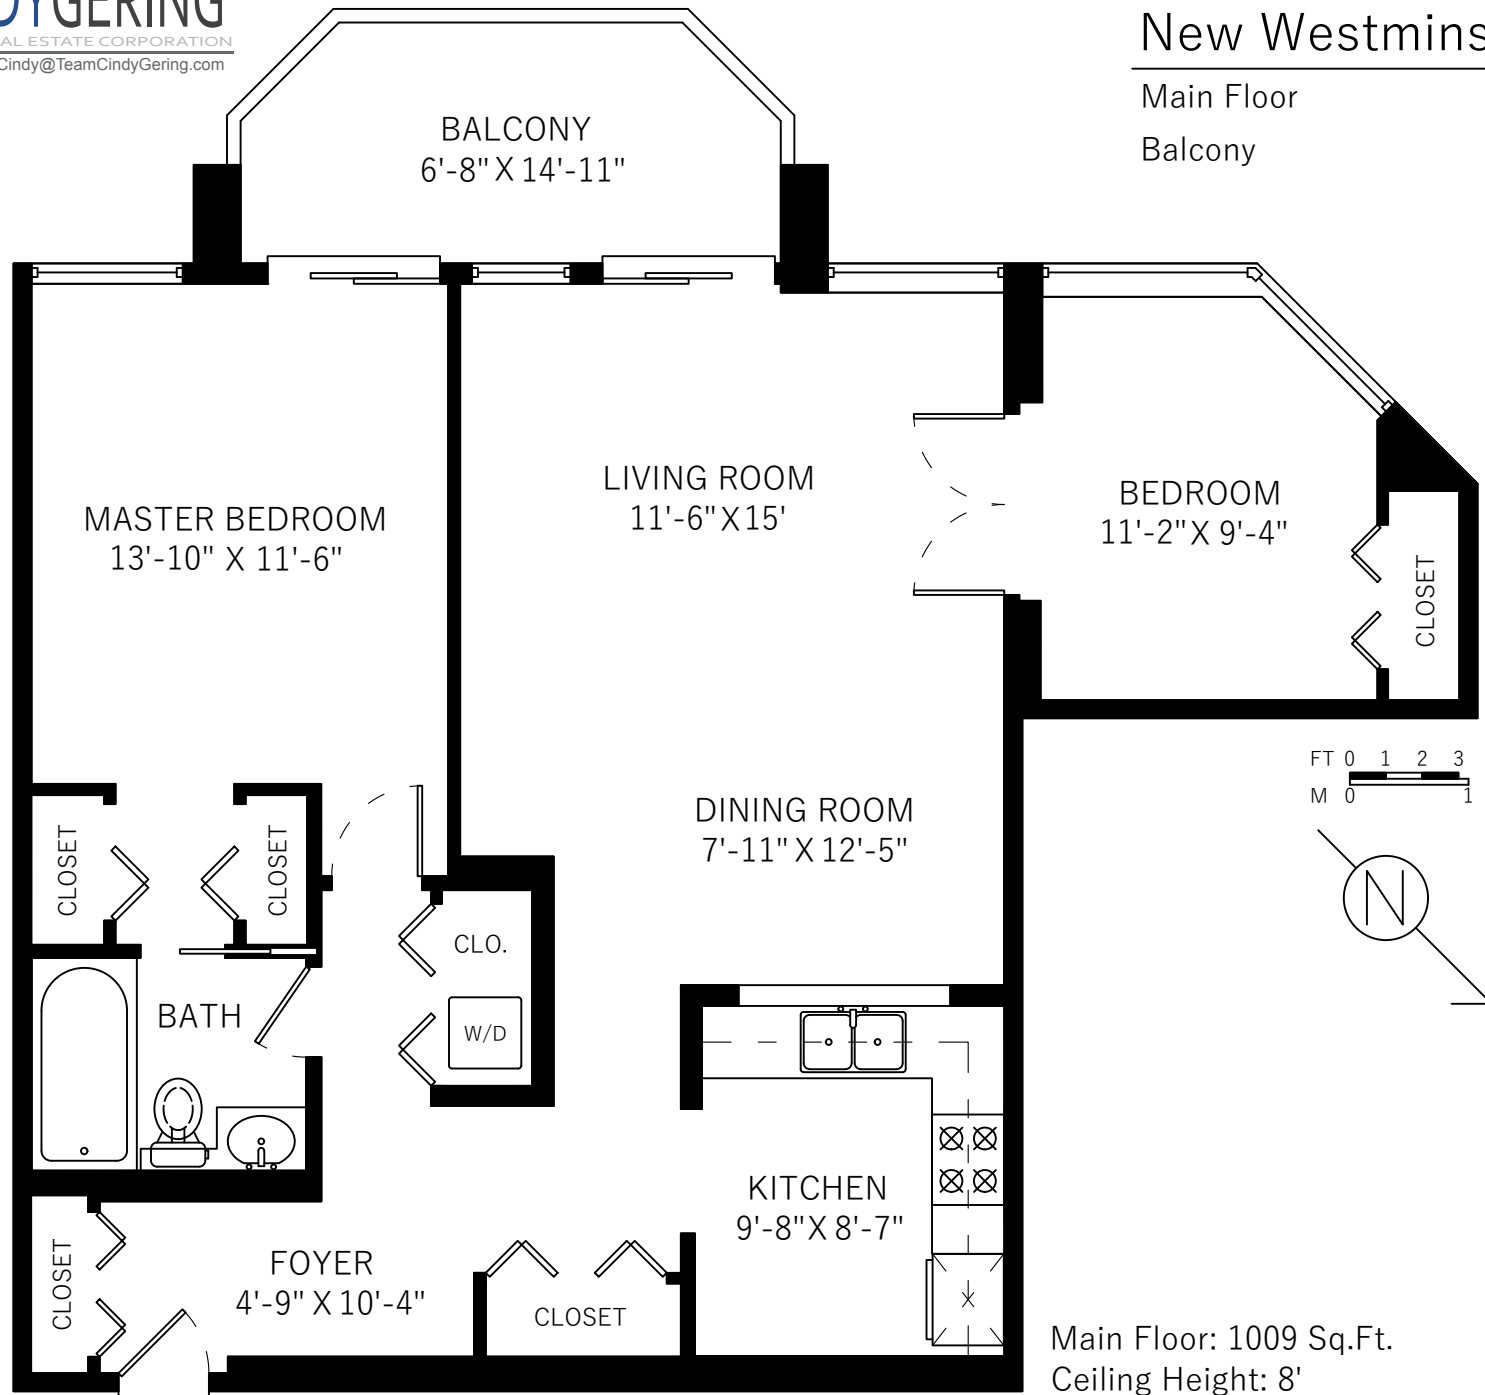

Main Floor	1009 SQ.FT.
Balcony	100 SQ.FT.

Main Floor: 1009 Sq.Ft.
 Ceiling Height: 8'