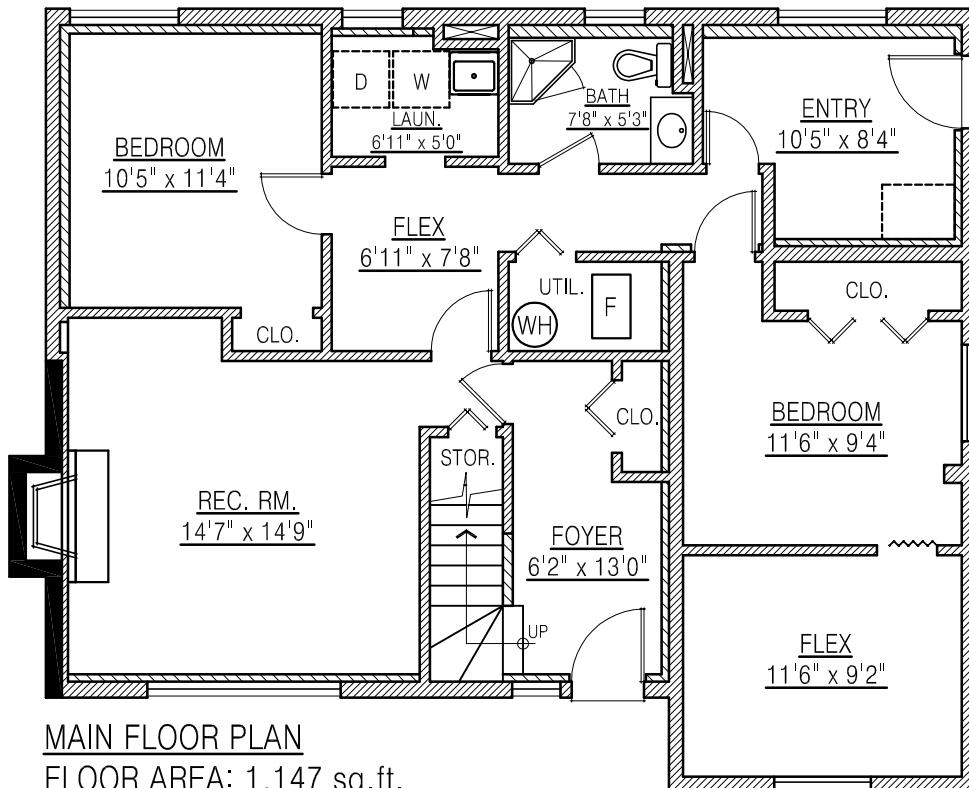

Carlo Bustamante
604.807.8177
KORE Realty

www.NorthDeltaHouse.com
carlo@korerealty.ca

7560 - 116th St.
Delta, BC

Main Floor: 1,147 sq. ft.
Upper Floor: 1,096 sq. ft.
Total: 2,243 sq. ft.

Deck: 103 sq. ft.

UPPER FLOOR PLAN

FLOOR AREA: 1,096 sq.ft.

MAIN FLOOR PLAN

FLOOR AREA: 1,147 sq.ft.

604.568.8744 - O & E Insured