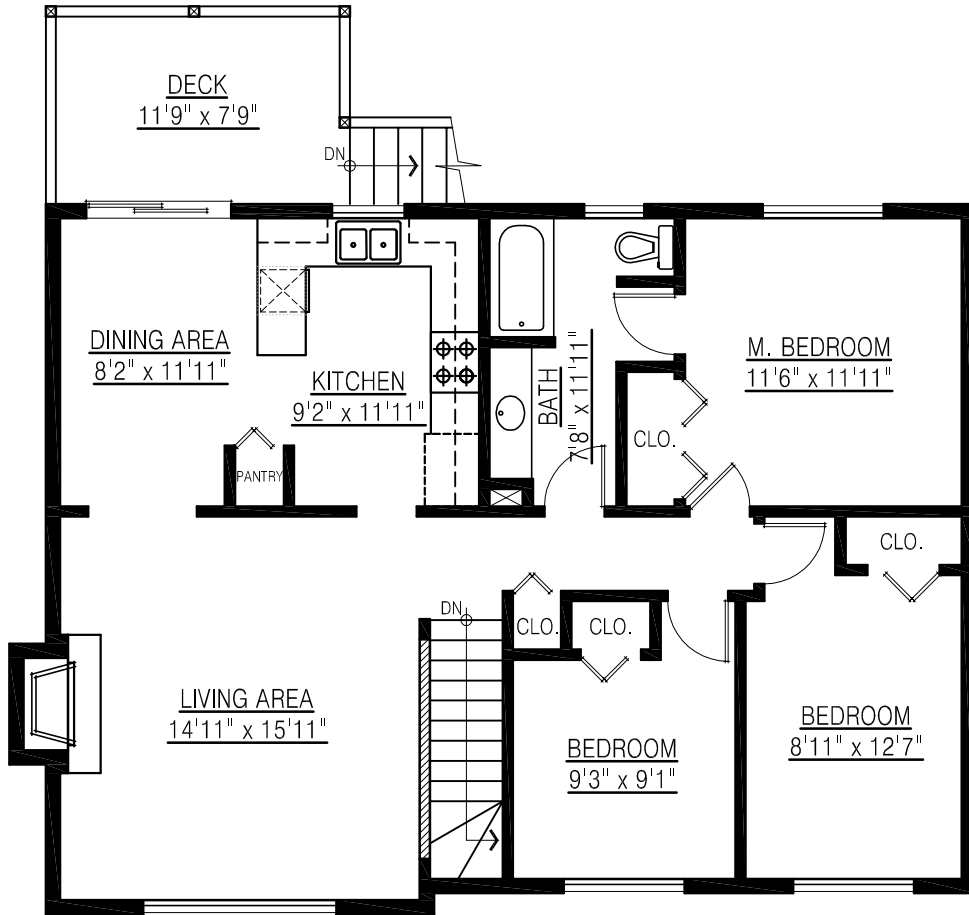

Carlo Bustamante
604.807.8177
KORE Realty

www.NorthDeltaHouse.com
carlo@korerealty.ca

7560 - 116th St.
Delta, BC

Main Floor: 1,147 sq. ft.
Upper Floor: 1,096 sq. ft.
Total: 2,243 sq. ft.

Deck: 103 sq. ft.

UPPER FLOOR PLAN

FLOOR AREA: 1,096 sq.ft.

MAIN FLOOR PLAN

FLOOR AREA: 1,147 sq.ft.

604.568.8744 - O & E Insured