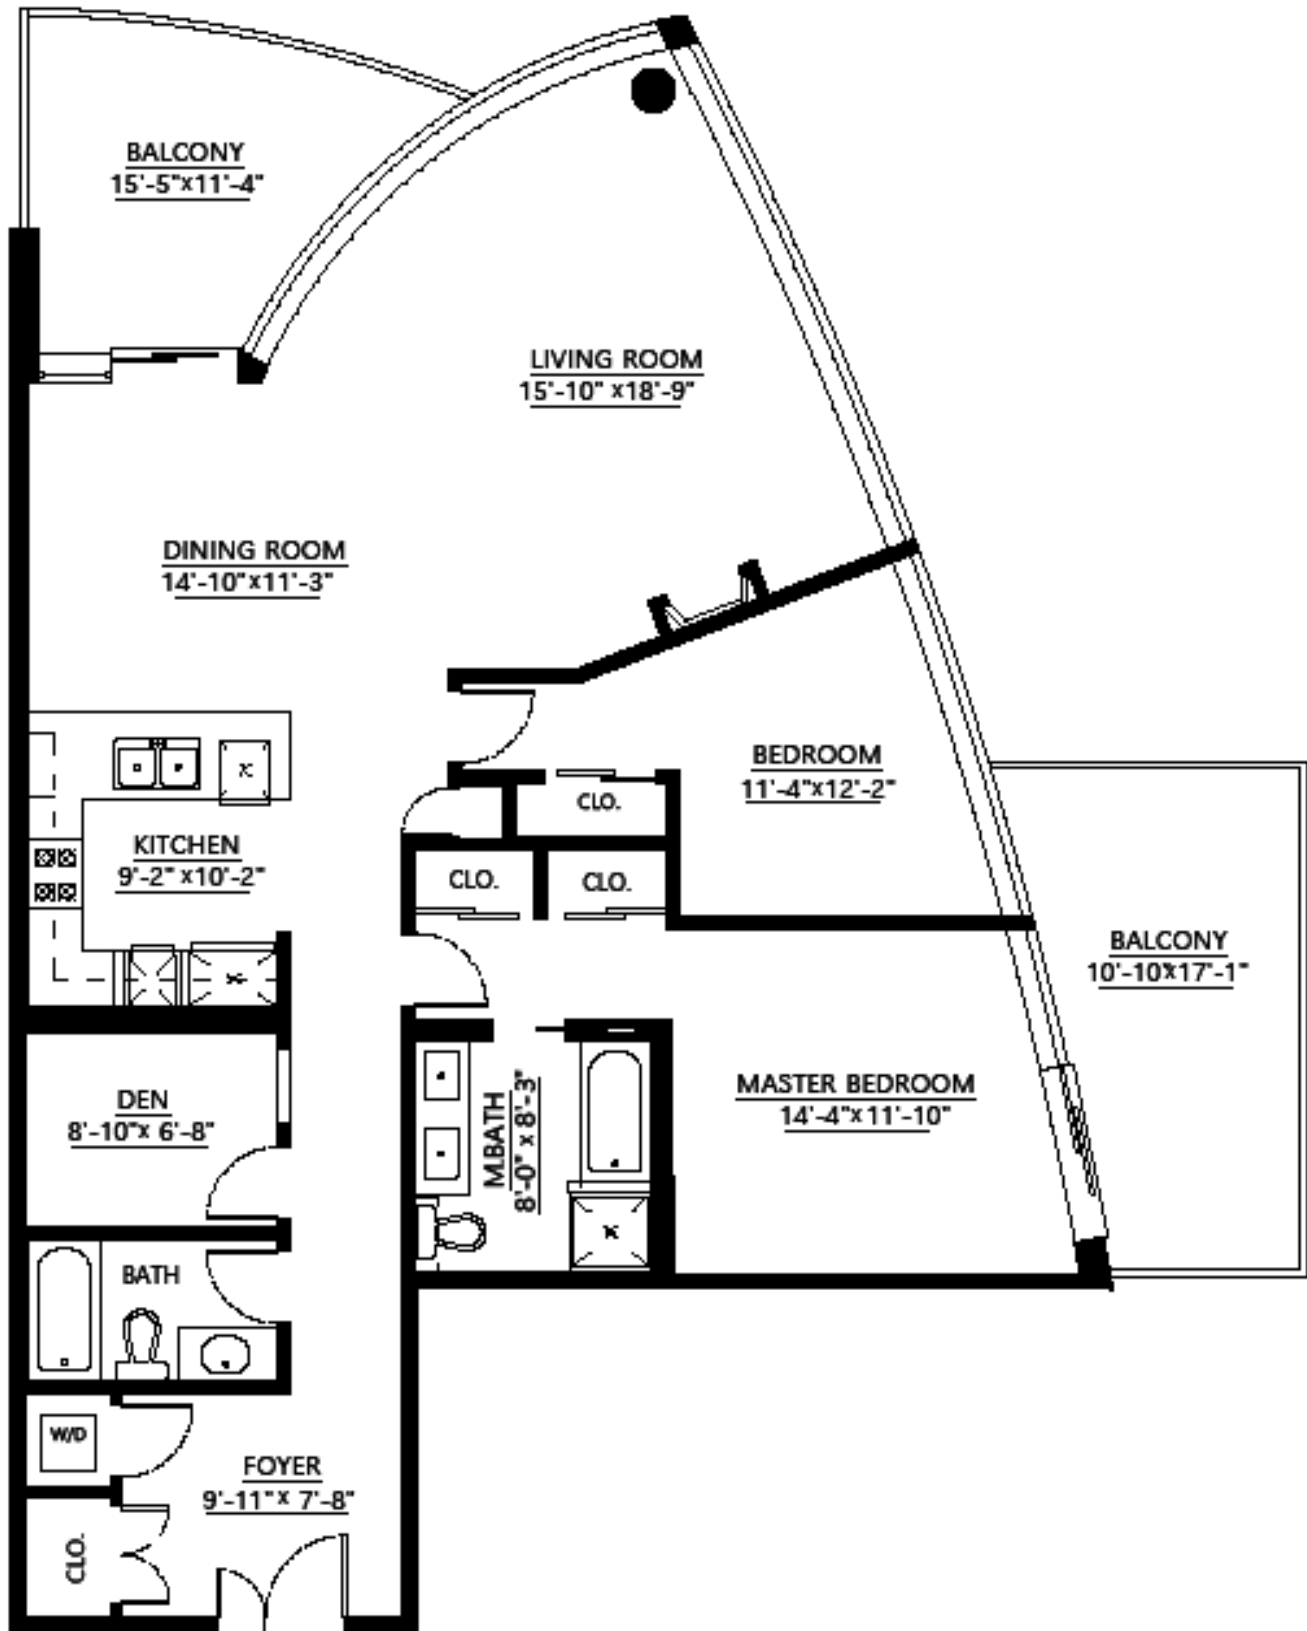

Cindy Gering

Personal Real Estate Corporation

Team Cindy Gering

604-779-1292

ROYAL LEPAGE

West Real Estate Services

**PH1 - 898 Carnarvon Street
New Westminster, B.C.**

Main Floor: 1,423 sq.ft

Balconies: 282 sq.ft

NEW WEST

CONDO.COM