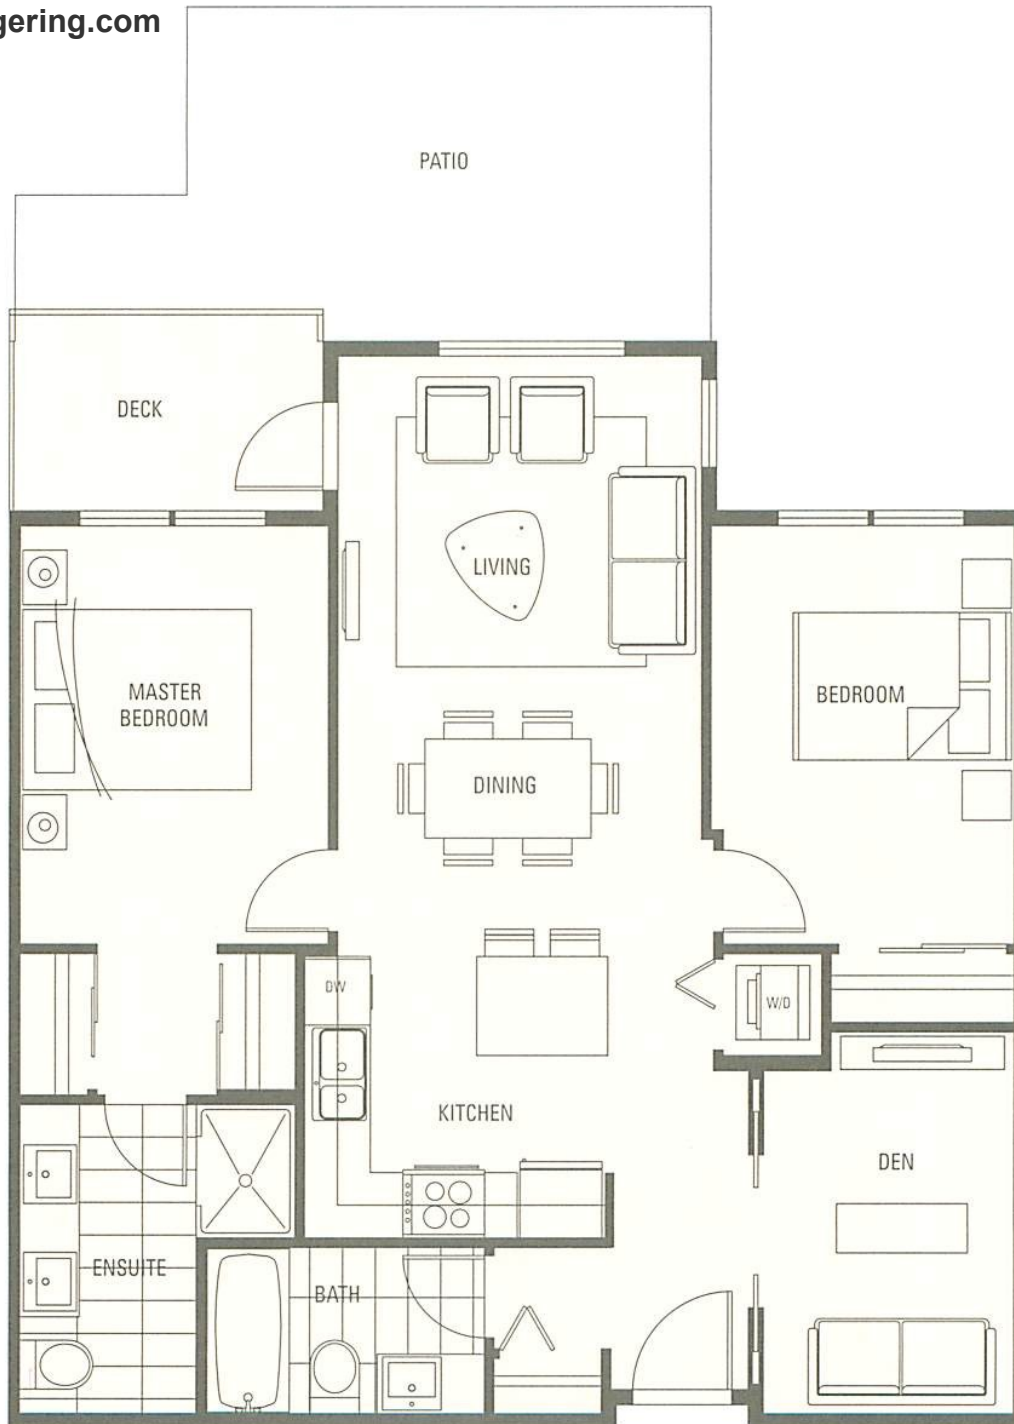

Cindy Gering
 Personal Real Estate Corporation
Team Cindy Gering
 604-779-1292
www.newwestcondo.com
cindy@teamcindygering.com

West
 Real Estate Services

410 85 Eighth Ave
New Westminster, BC

Main Floor: 927 sq.ft.

THE DEVELOPER reserves the right to make modifications and changes to the building designs, specifications and features should they become necessary. Floorplans, elevations, room size and square footages are used on preliminary architectural drawings and may vary from the actual built home. E.&O.E.