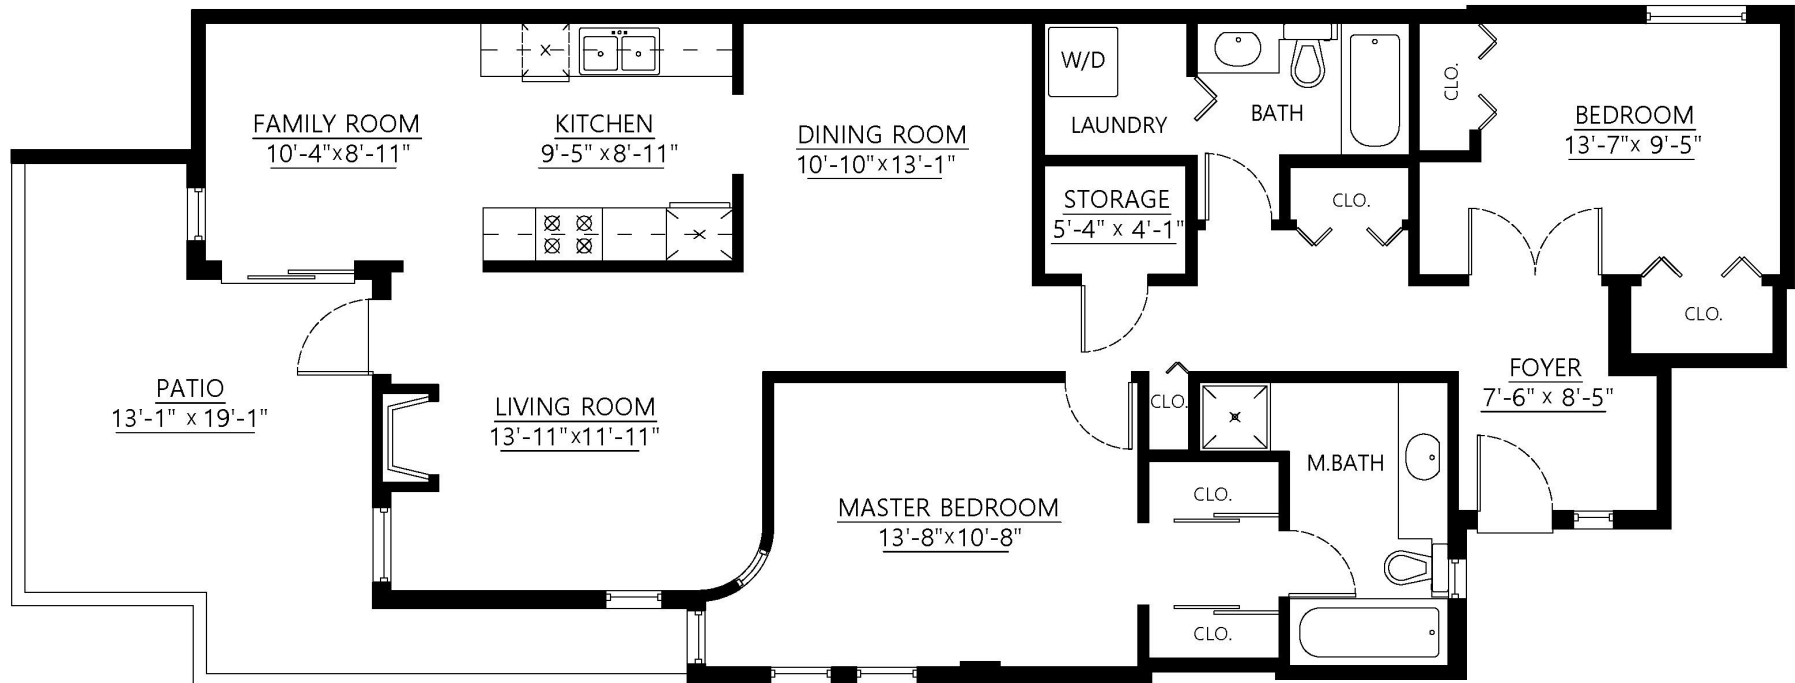

Cindy Gering
Personal Real Estate Corporation
Team Cindy Gering
604-779-1292
www.newwestcondo.com
cindy@teamcindygering.com

#115-2 Renaissance Sq
New Westminster, B.C.

Main Floor: 1,278 sq.ft.

Patio: 248 sq.ft.

Main Floor Plan
Floor Area: 1,278 sq.ft.

West
Real Estate Services

Pixilink
SOLUTIONS
604-639-5434

WEBSITES BRANDING FEATURE SHEET VIRTUAL TOUR REALTOR FLOOR PLANS VIDEO TOUR WWW.PIXILINK.COM