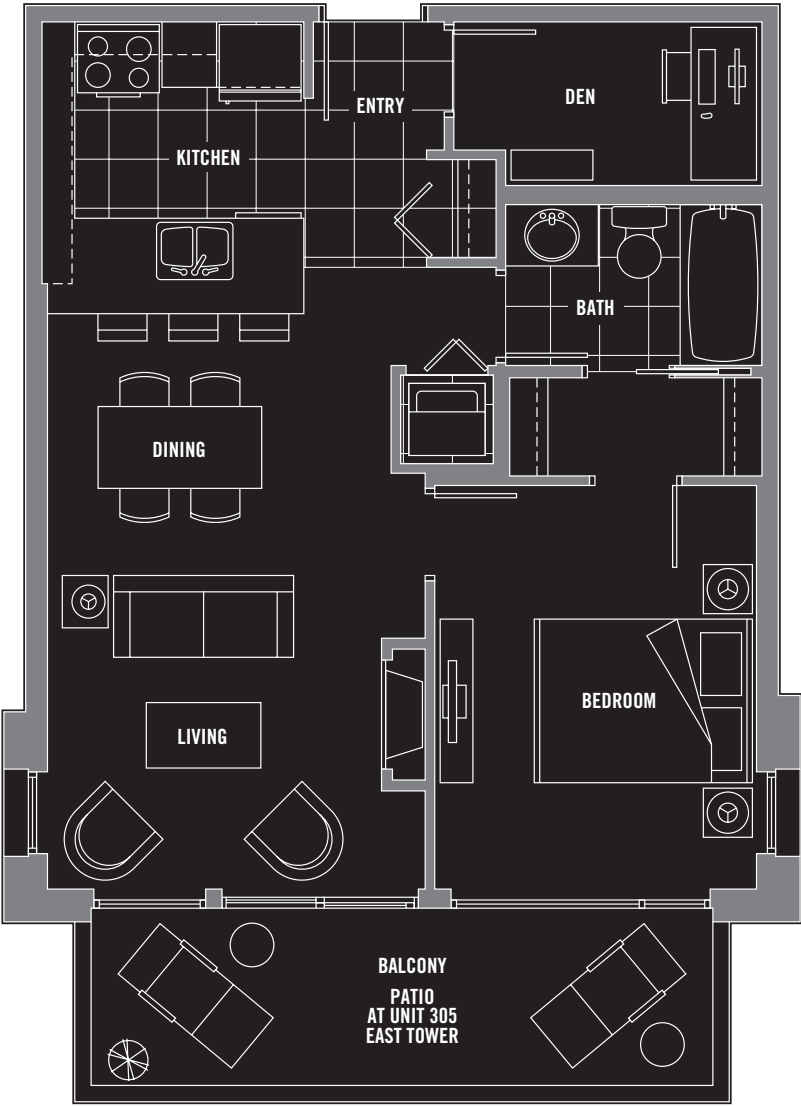

PLAN A	1 Bedroom + Den	SQUARE FEET	FLOORS	
		647-655 sq ft	3-25	

Level 3

Levels 4 to 25

Dimensions, size, specifications, layout and material are approximate only and subject to change without notice. E.&O.E.