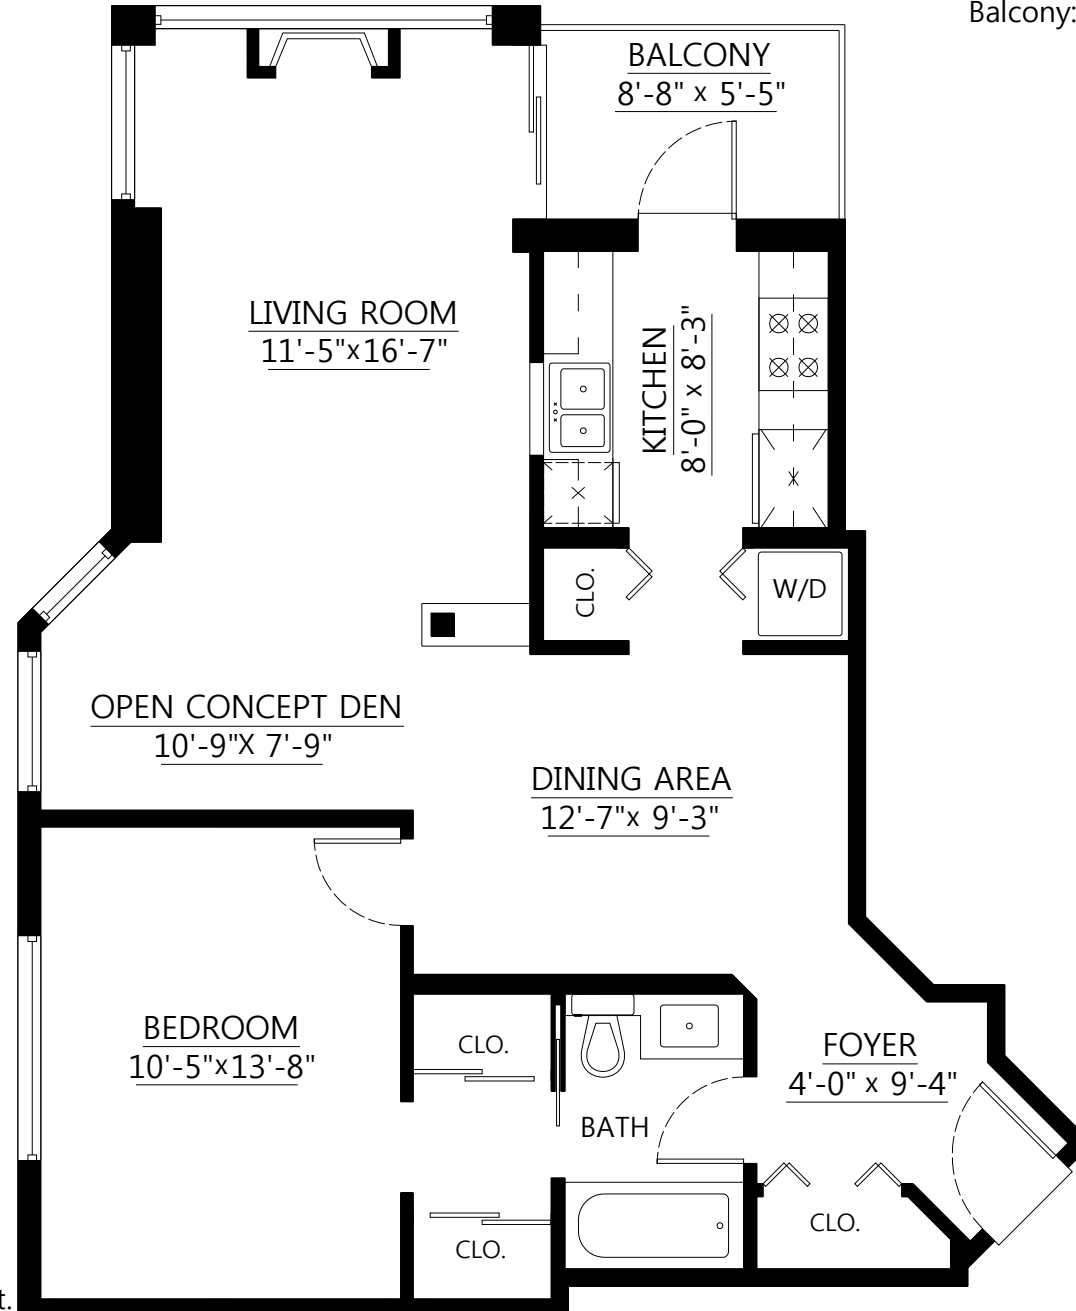

Cindy Gering

604-779-1292

cindy@teamcindygering.com

Royal LePage Coronation West www.teamcindygering.com

#1003-10 Laguna Ct.
New Westminster, B.C.

Main Floor: 854 sq.ft.

Balcony: 50 sq.ft.

Main Floor Plan
Floor Area: 854 sq.ft.

This floor plan is not intended for architectural/construction use.